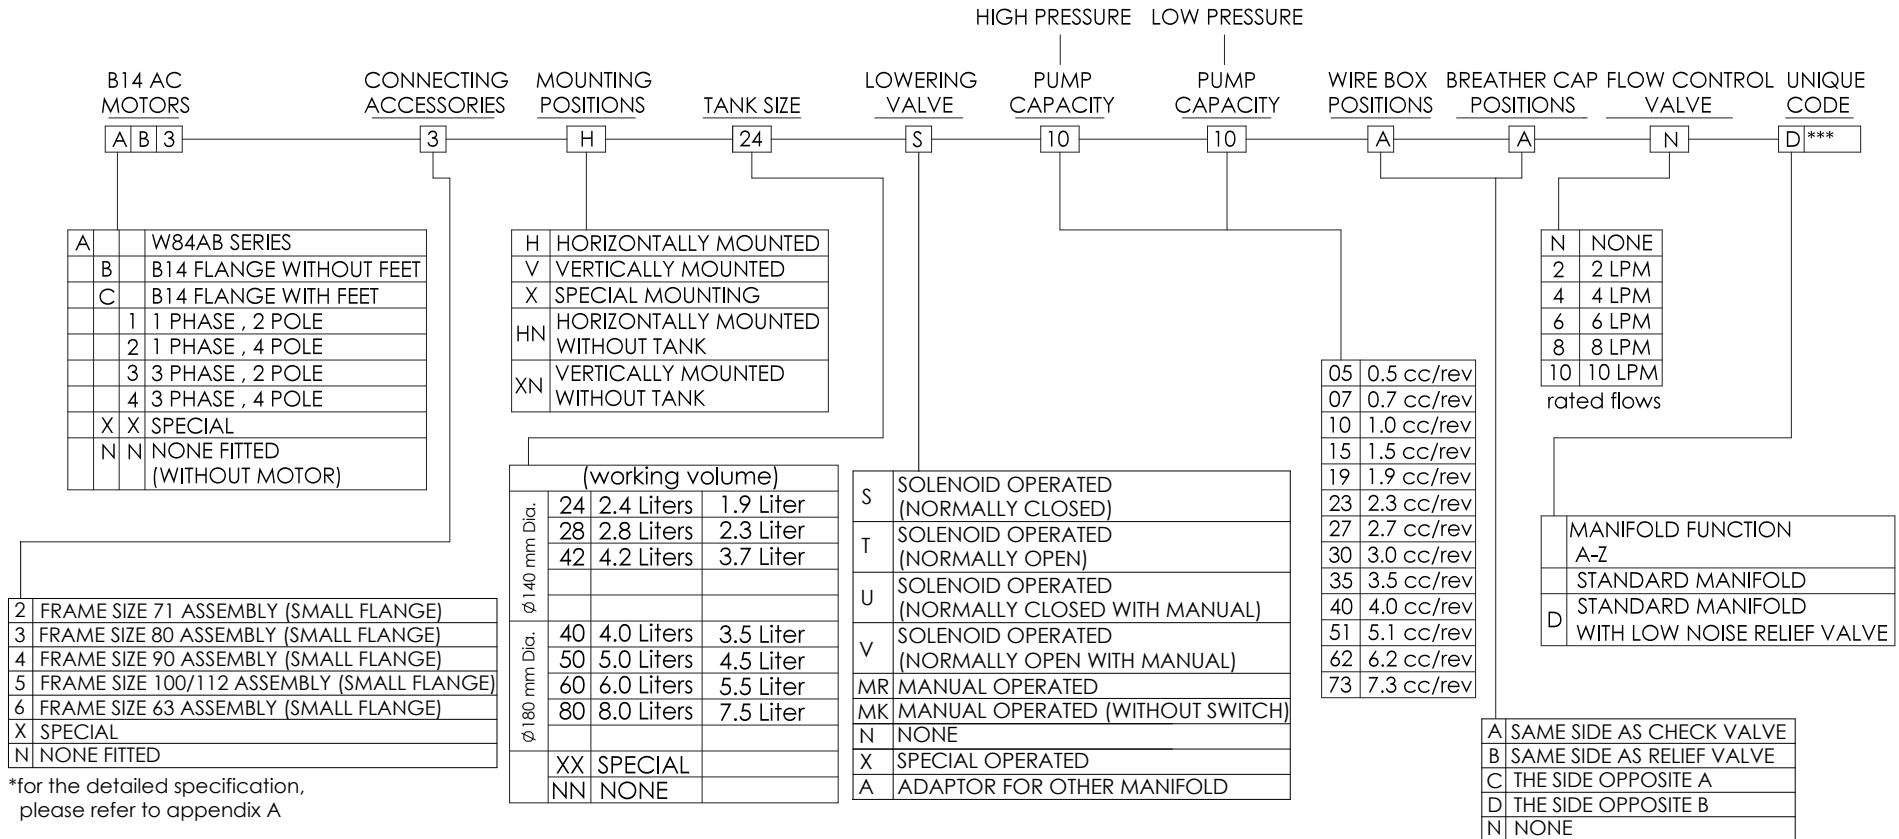

# HOW TO ORDER

## "Hi-Lo PRESSURE, TWO PUMPS" B14 FRAME HYDRAULIC POWER PACKS (W800532 STEEL MANIFOLD / $\phi$ 140 & $\phi$ 180 TANKS)

\*for the detailed specification, please refer to appendix A

Special orders are available on request. Please consult our sales department.